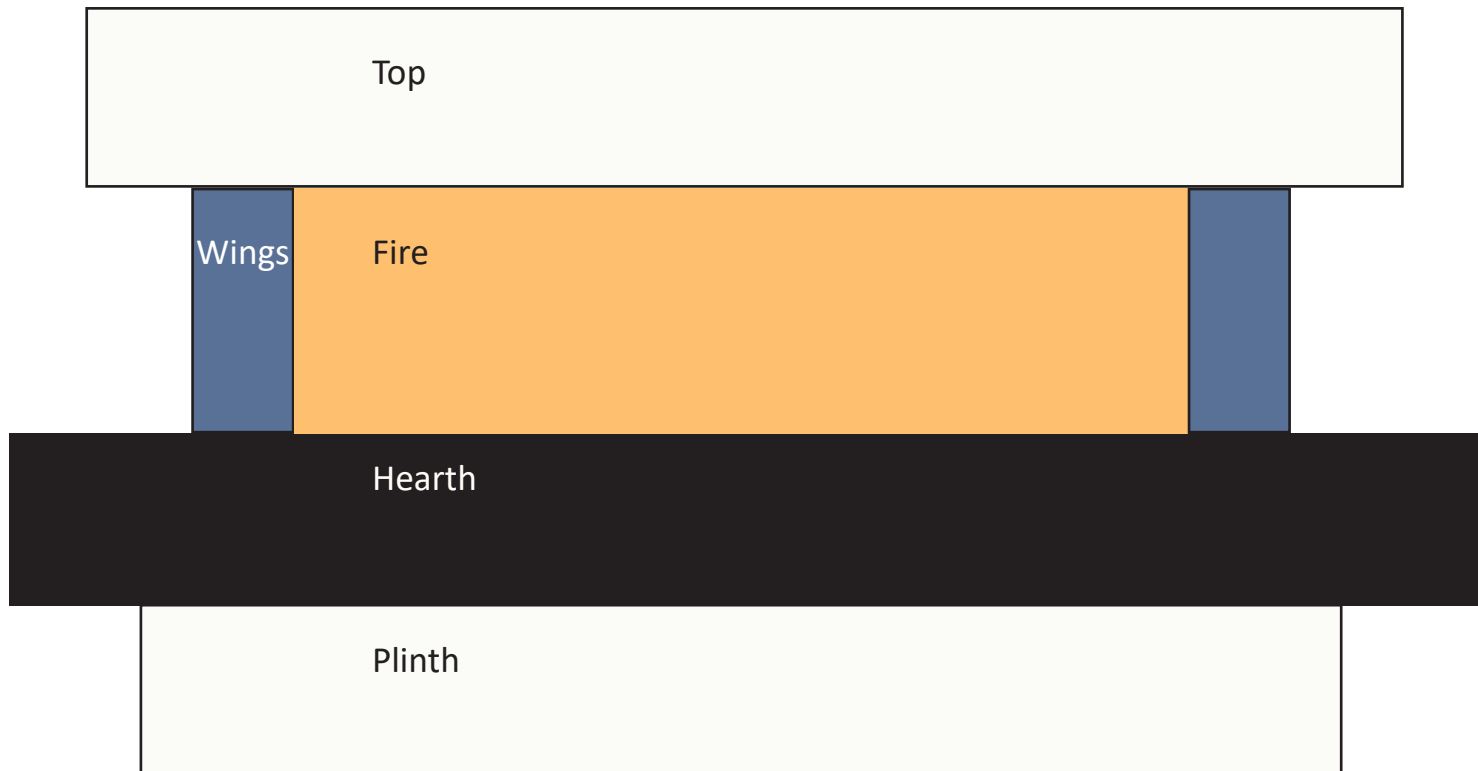

The Salima

Top	50" wide x 6.5" High 13.25" deep
Wings	12" wide
Fire	22.25" wide x 15.5" High
Hearth	52" wide x 4" High 15" deep
Plinth	48" wide x 5.5" High 13" deep
Overall Height	31.75"